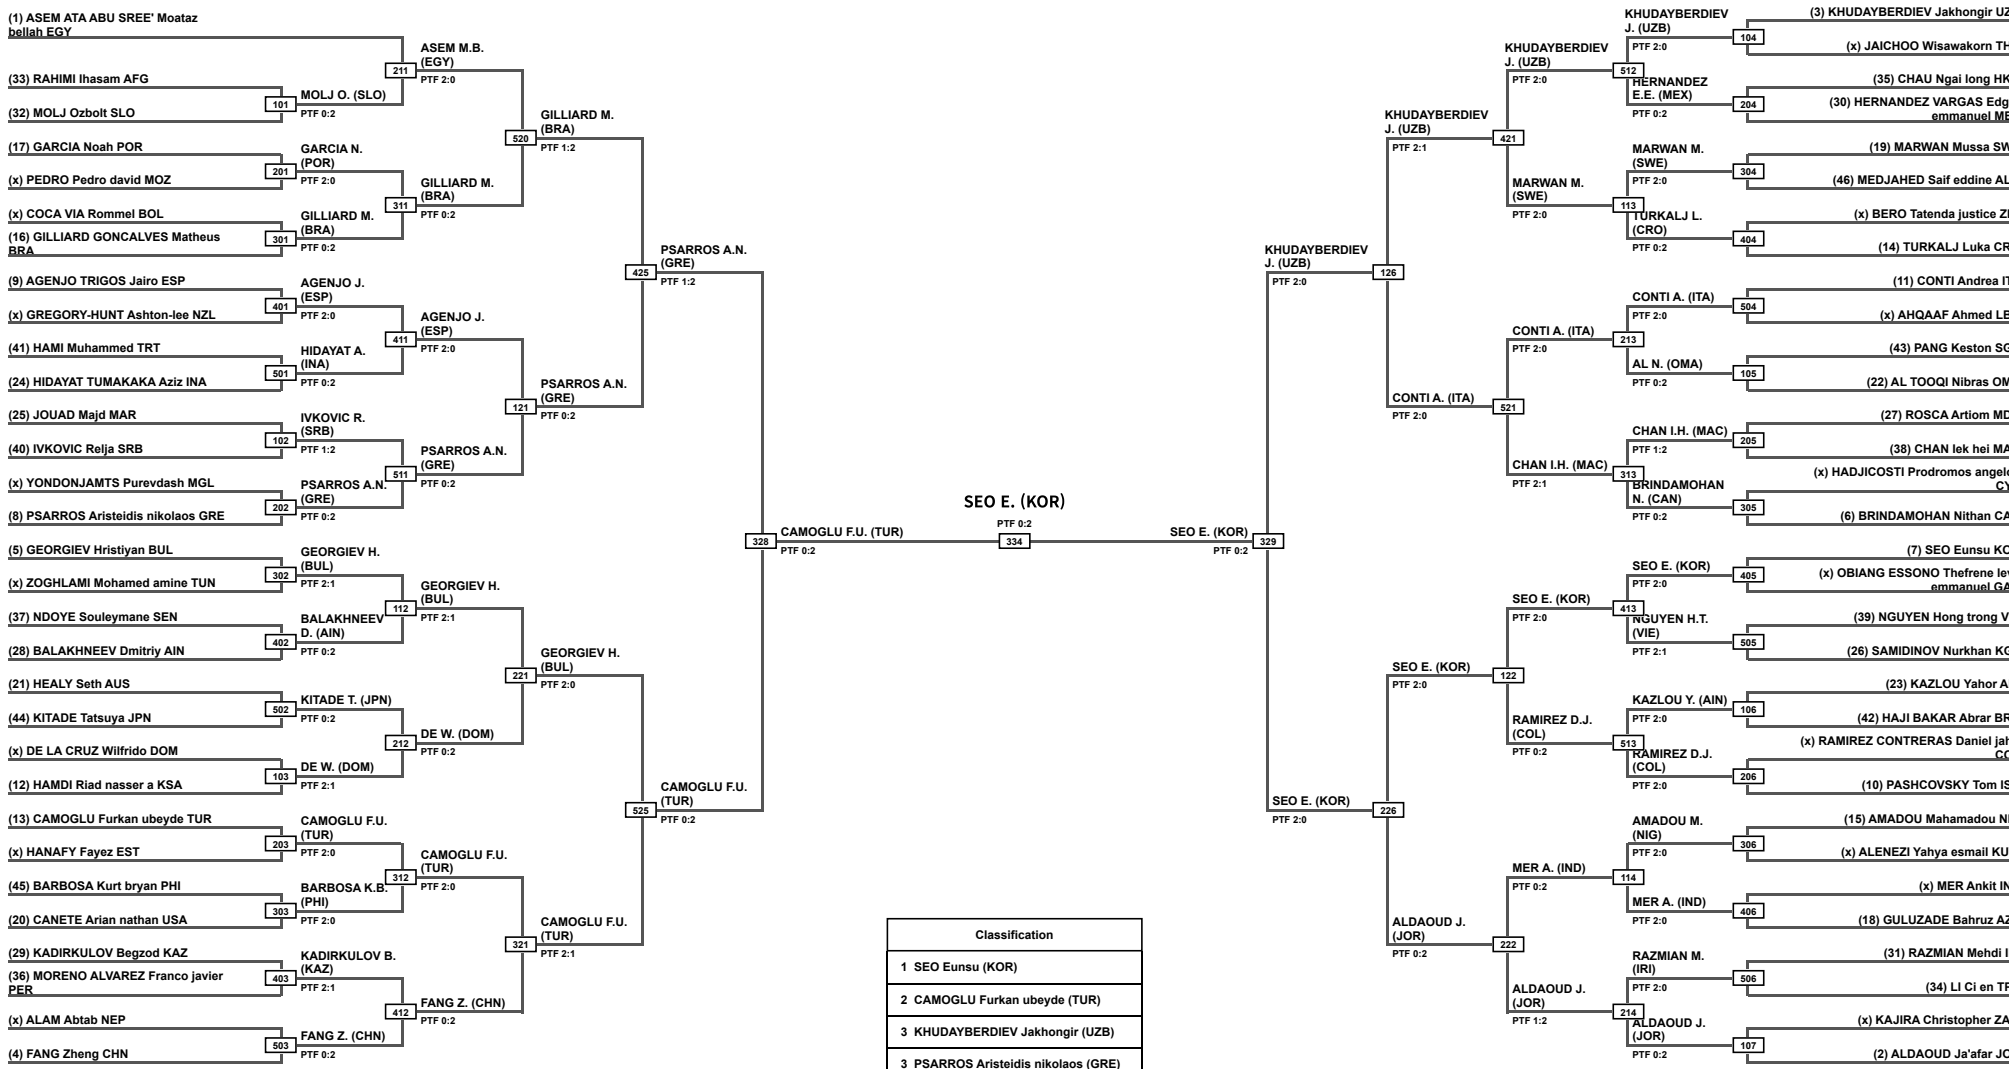

Round of 64    Round of 32    Round of 16    Quarterfinals    Semifinals    Final    Semifinals    Quarterfinals    Round of 16    Round of 32    Round of 64

**LEGEND**    RSC: Win by Referee Stops Contest    WDR: Win by Withdrawal    DQB: Win by Disqualification for unsportsmanlike behavior  
(x): Seed    PTF: Win by final score    DSQ: Win by Disqualification    R: Round