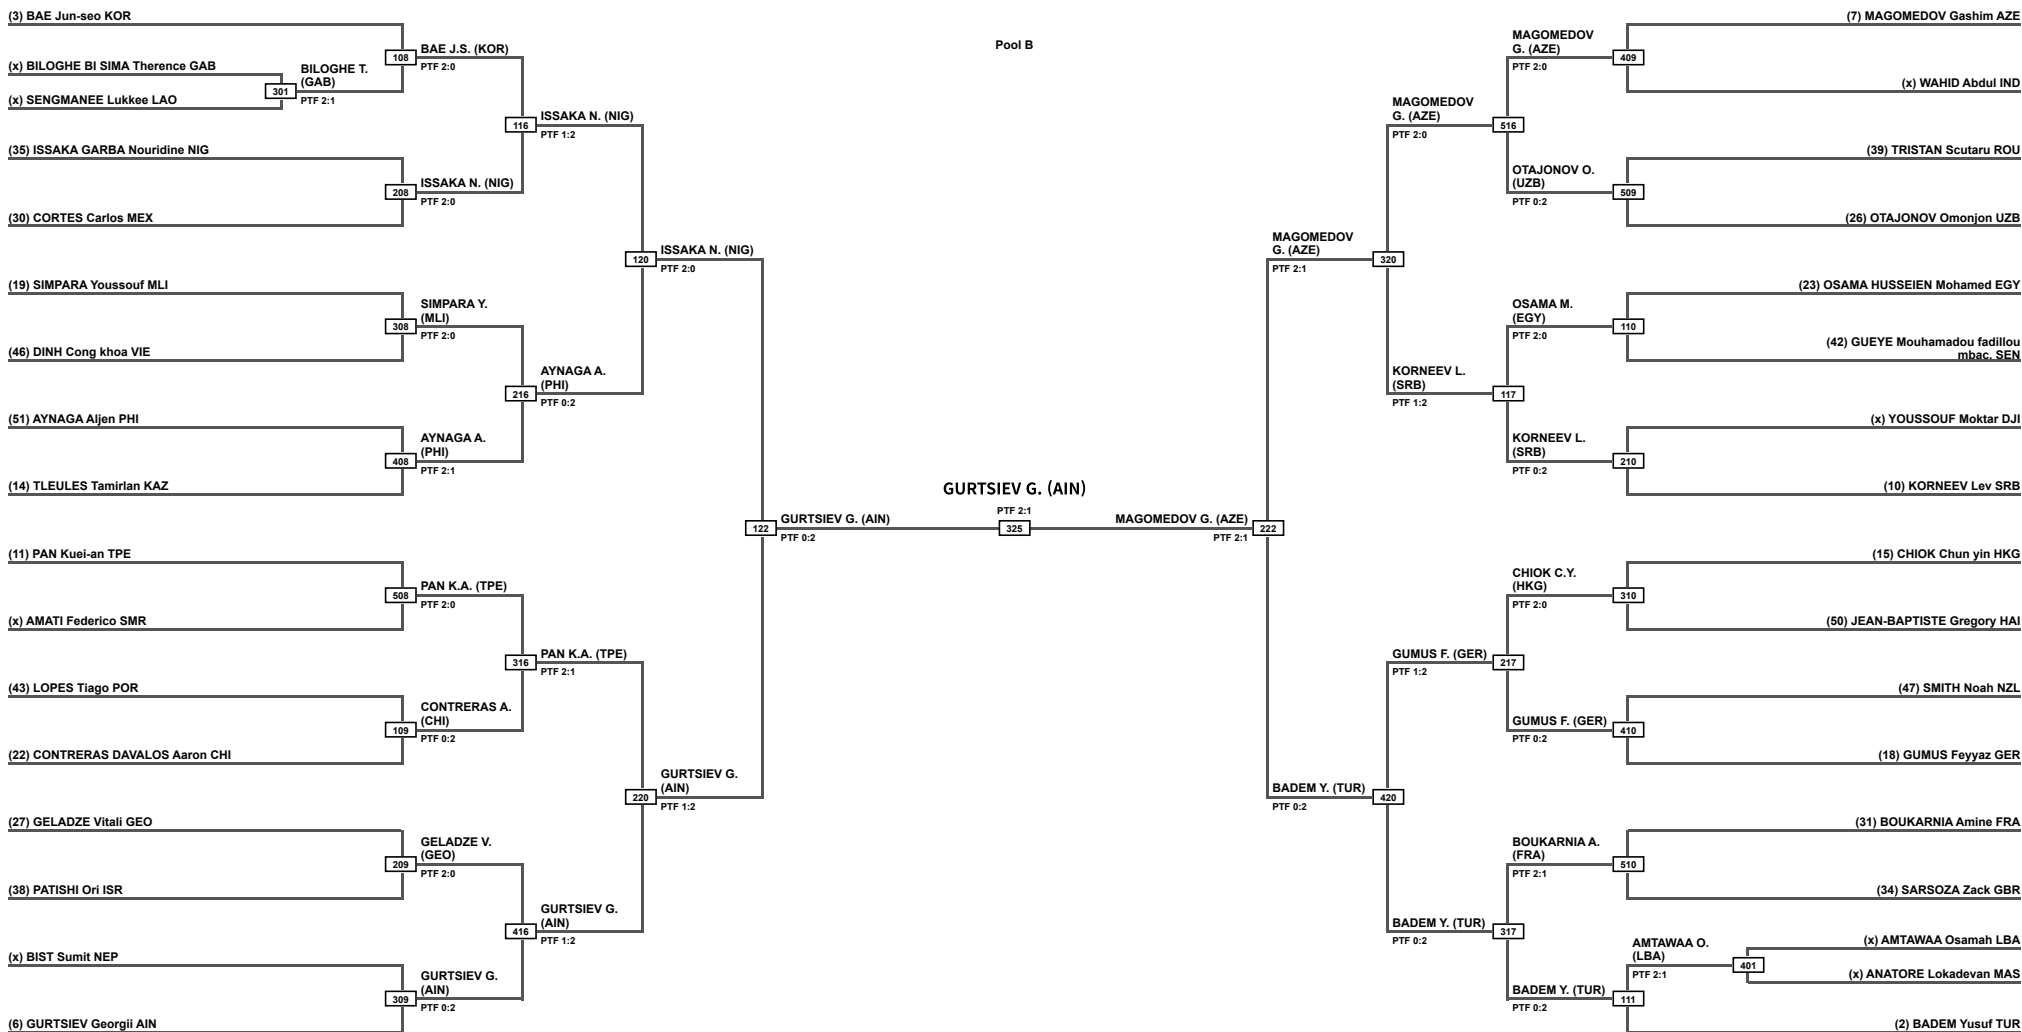

LEGEND	RSC: Win by Referee Stops Contest	WDR: Win by Withdrawal	DQB: Win by Disqualification for unsportsmanlike behavior
(x): Seed	PTF: Win by final score	DSQ: Win by Disqualification	R: Round

Round of 128	Round of 64	Round of 32	Round of 16	Quarterfinals	Semifinals	Quarterfinals	Round of 16	Round of 32	Round of 64	Round of 128
--------------	-------------	-------------	-------------	---------------	------------	---------------	-------------	-------------	-------------	--------------

LEGEND RSC: Win by Referee Stops Contest WDR: Win by Withdrawal DQB: Win by Disqualification for unsportsmanlike behavior
(x): Seed PTF: Win by final score DSQ: Win by Disqualification R: Round