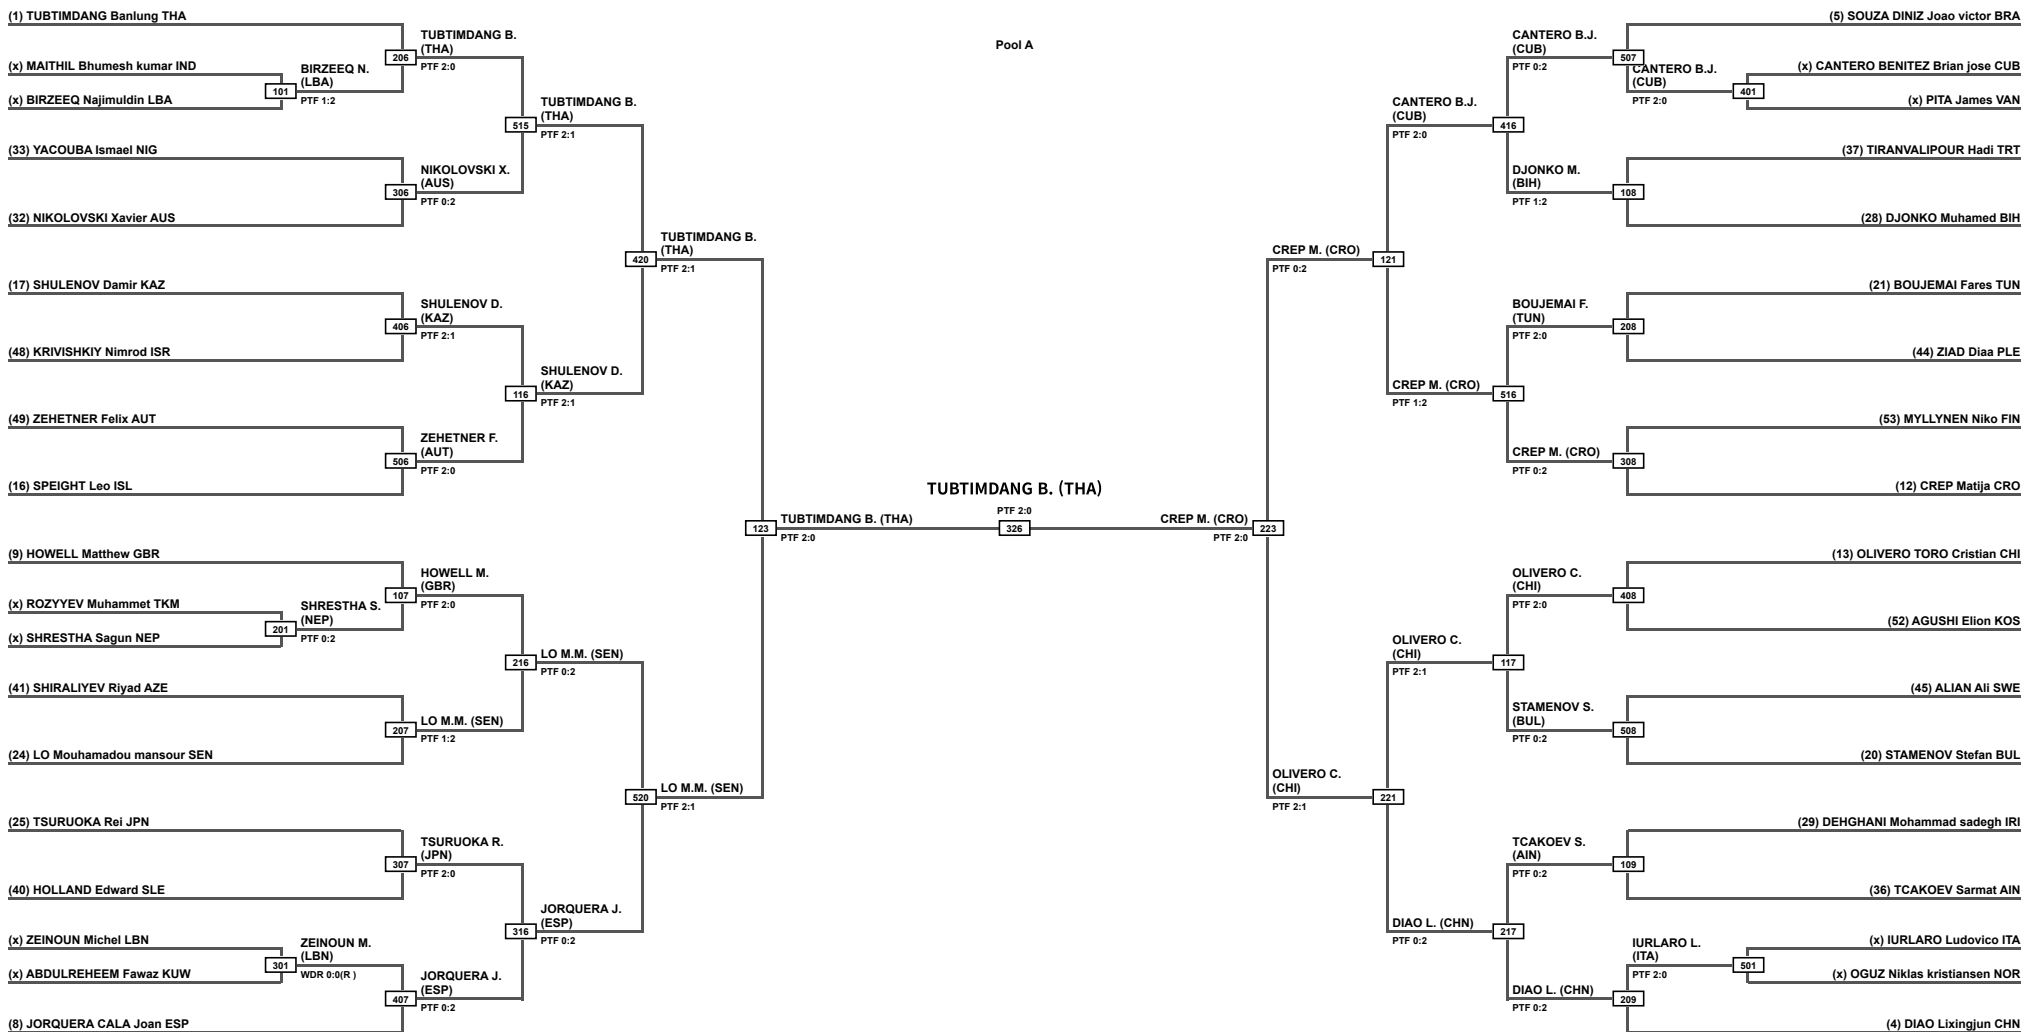

Round of 128 Round of 64 Round of 32 Round of 16 Quarterfinals Semifinals Quarterfinals Round of 16 Round of 32 Round of 64 Round of 128

LEGEND RSC: Win by Referee Stops Contest WDR: Win by Withdrawal DQB: Win by Disqualification for unsportsmanlike behavior
(x): Seed PTF: Win by final score DSQ: Win by Disqualification R: Round