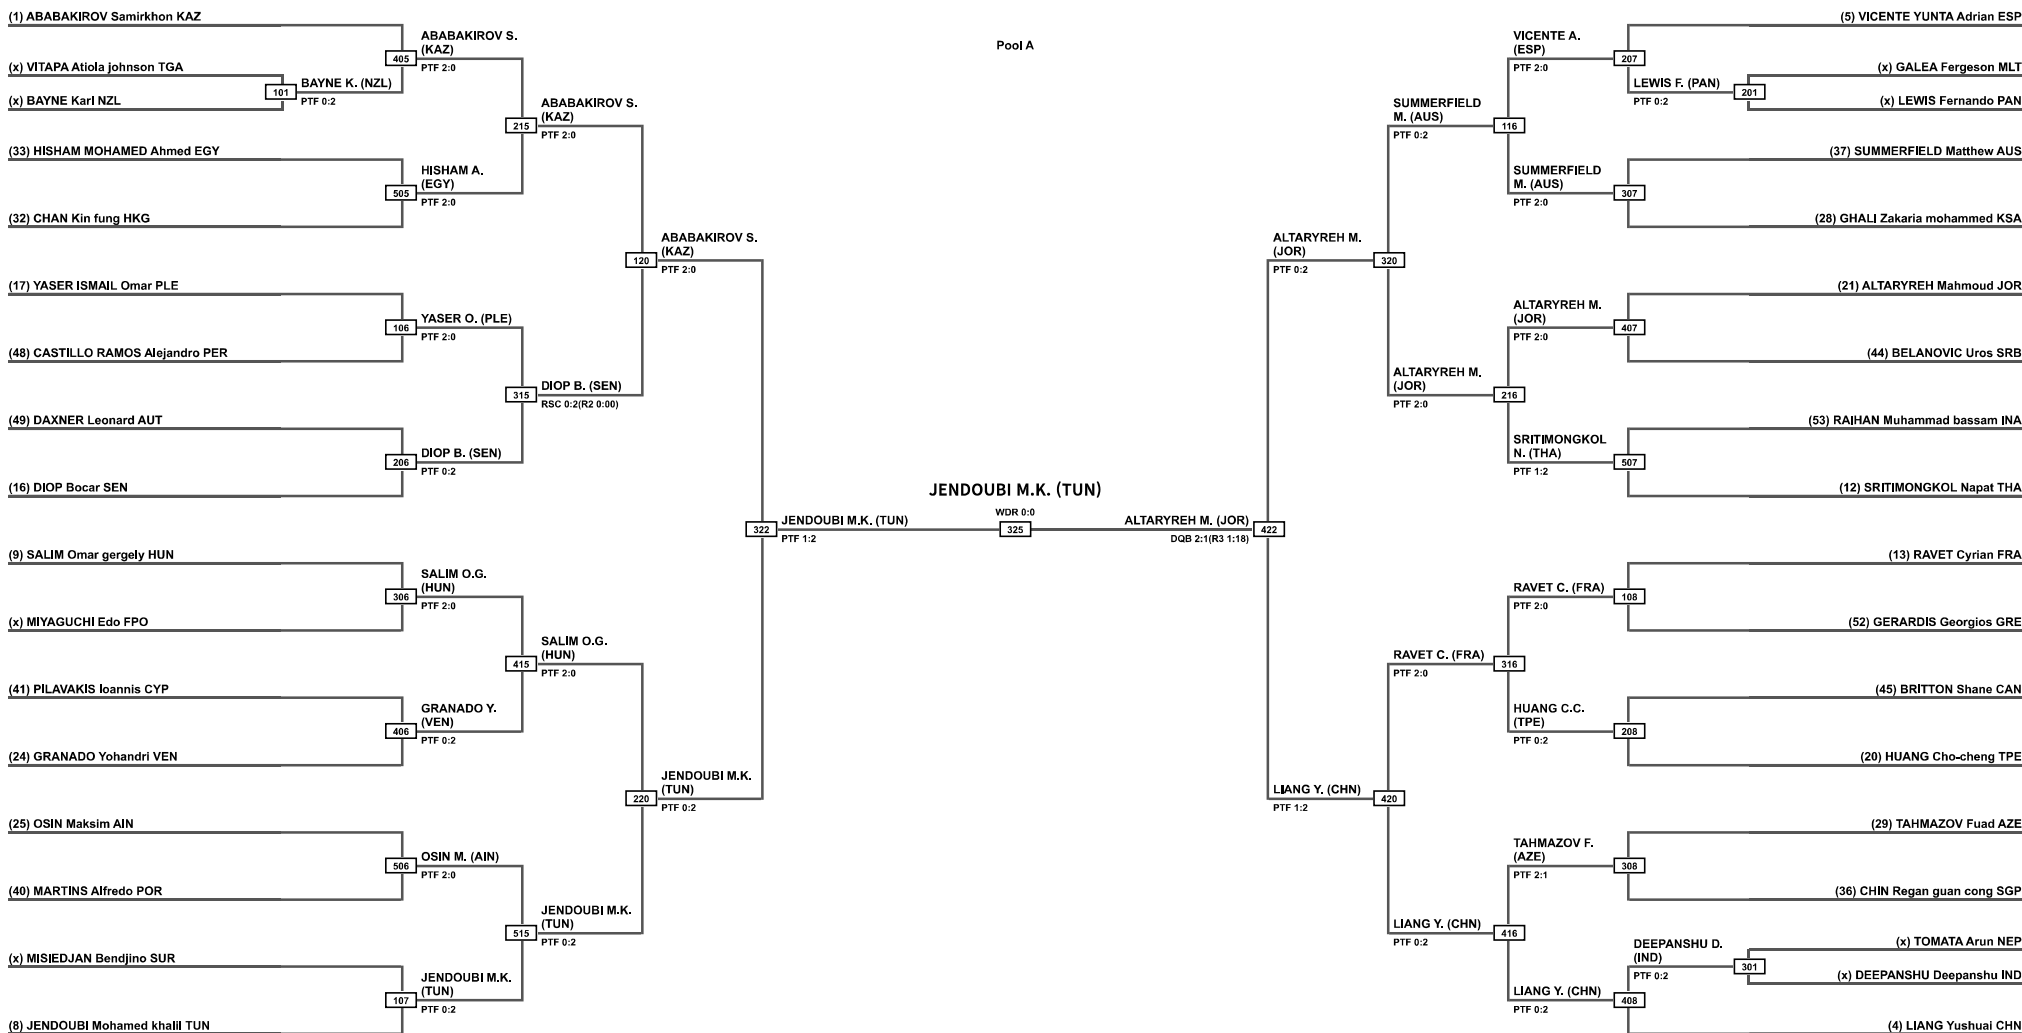

Round of 128    Round of 64    Round of 32    Round of 16    Quarterfinals    Semifinals    Quarterfinals    Round of 16    Round of 32    Round of 64    Round of 128

LEGEND    RSC: Win by Referee Stops Contest    WDR: Win by Withdrawal    DOB: Win by Disqualification for unsportsmanlike behavior  
(x): Seed    PTF: Win by final score    DSQ: Win by Disqualification    R: Round

Round of 128	Round of 64	Round of 32	Round of 16	Quarterfinals	Semifinals	Quarterfinals	Round of 16	Round of 32	Round of 64	Round of 128
--------------	-------------	-------------	-------------	---------------	------------	---------------	-------------	-------------	-------------	--------------

LEGEND RSC: Win by Referee Stops Contest WDR: Win by Withdrawal DQB: Win by Disqualification for unsportsmanlike behavior  
(x): Seed PTF: Win by final score DSQ: Win by Disqualification R: Round