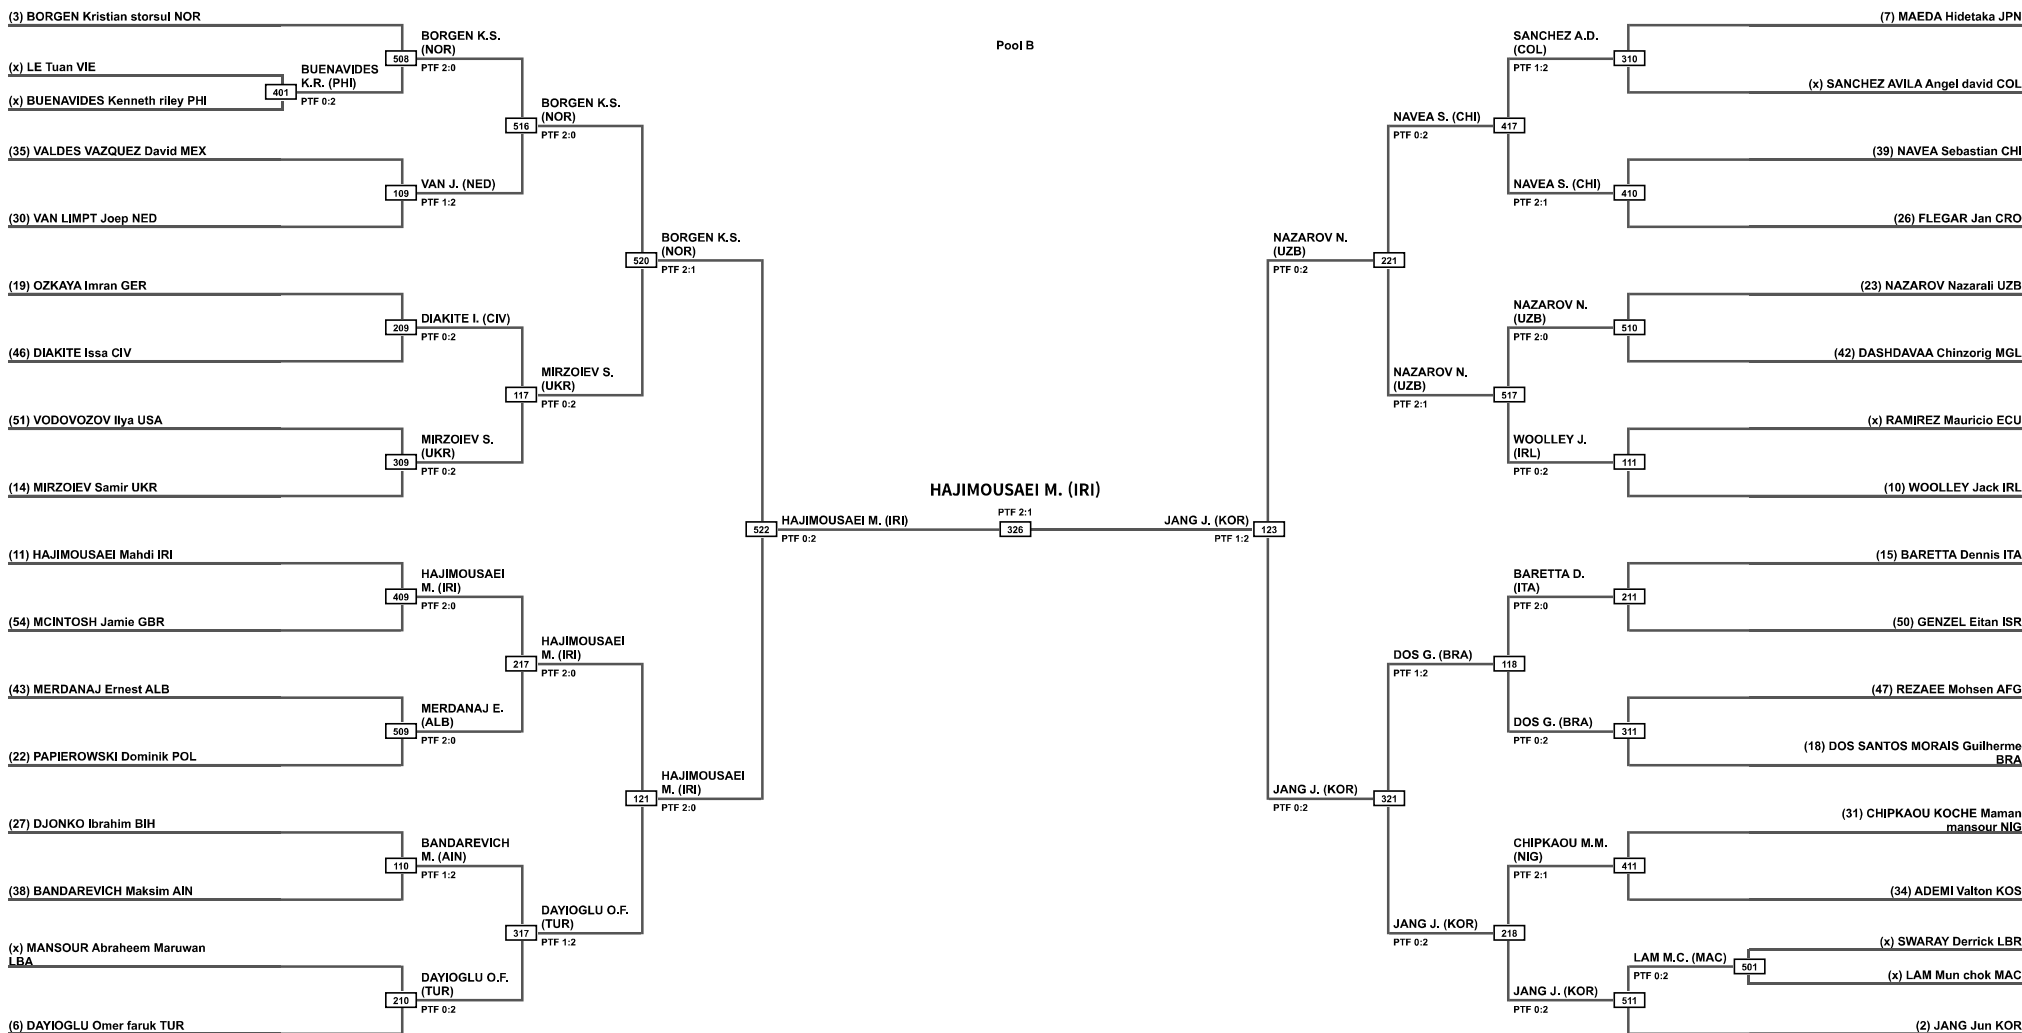

Round of 128    Round of 64    Round of 32    Round of 16    Quarterfinals    Semifinals    Quarterfinals    Round of 16    Round of 32    Round of 64    Round of 128

LEGEND    RSC: Win by Referee Stops Contest    WDR: Win by Withdrawal    DOB: Win by Disqualification for unsportsmanlike behavior  
(x): Seed    PTF: Win by final score    DSQ: Win by Disqualification    R: Round

Round of 128	Round of 64	Round of 32	Round of 16	Quarterfinals	Semifinals	Quarterfinals	Round of 16	Round of 32	Round of 64	Round of 128
--------------	-------------	-------------	-------------	---------------	------------	---------------	-------------	-------------	-------------	--------------

LEGEND RSC: Win by Referee Stops Contest WDR: Win by Withdrawal DQB: Win by Disqualification for unsportsmanlike behavior  
(x): Seed PTF: Win by final score DSQ: Win by Disqualification R: Round