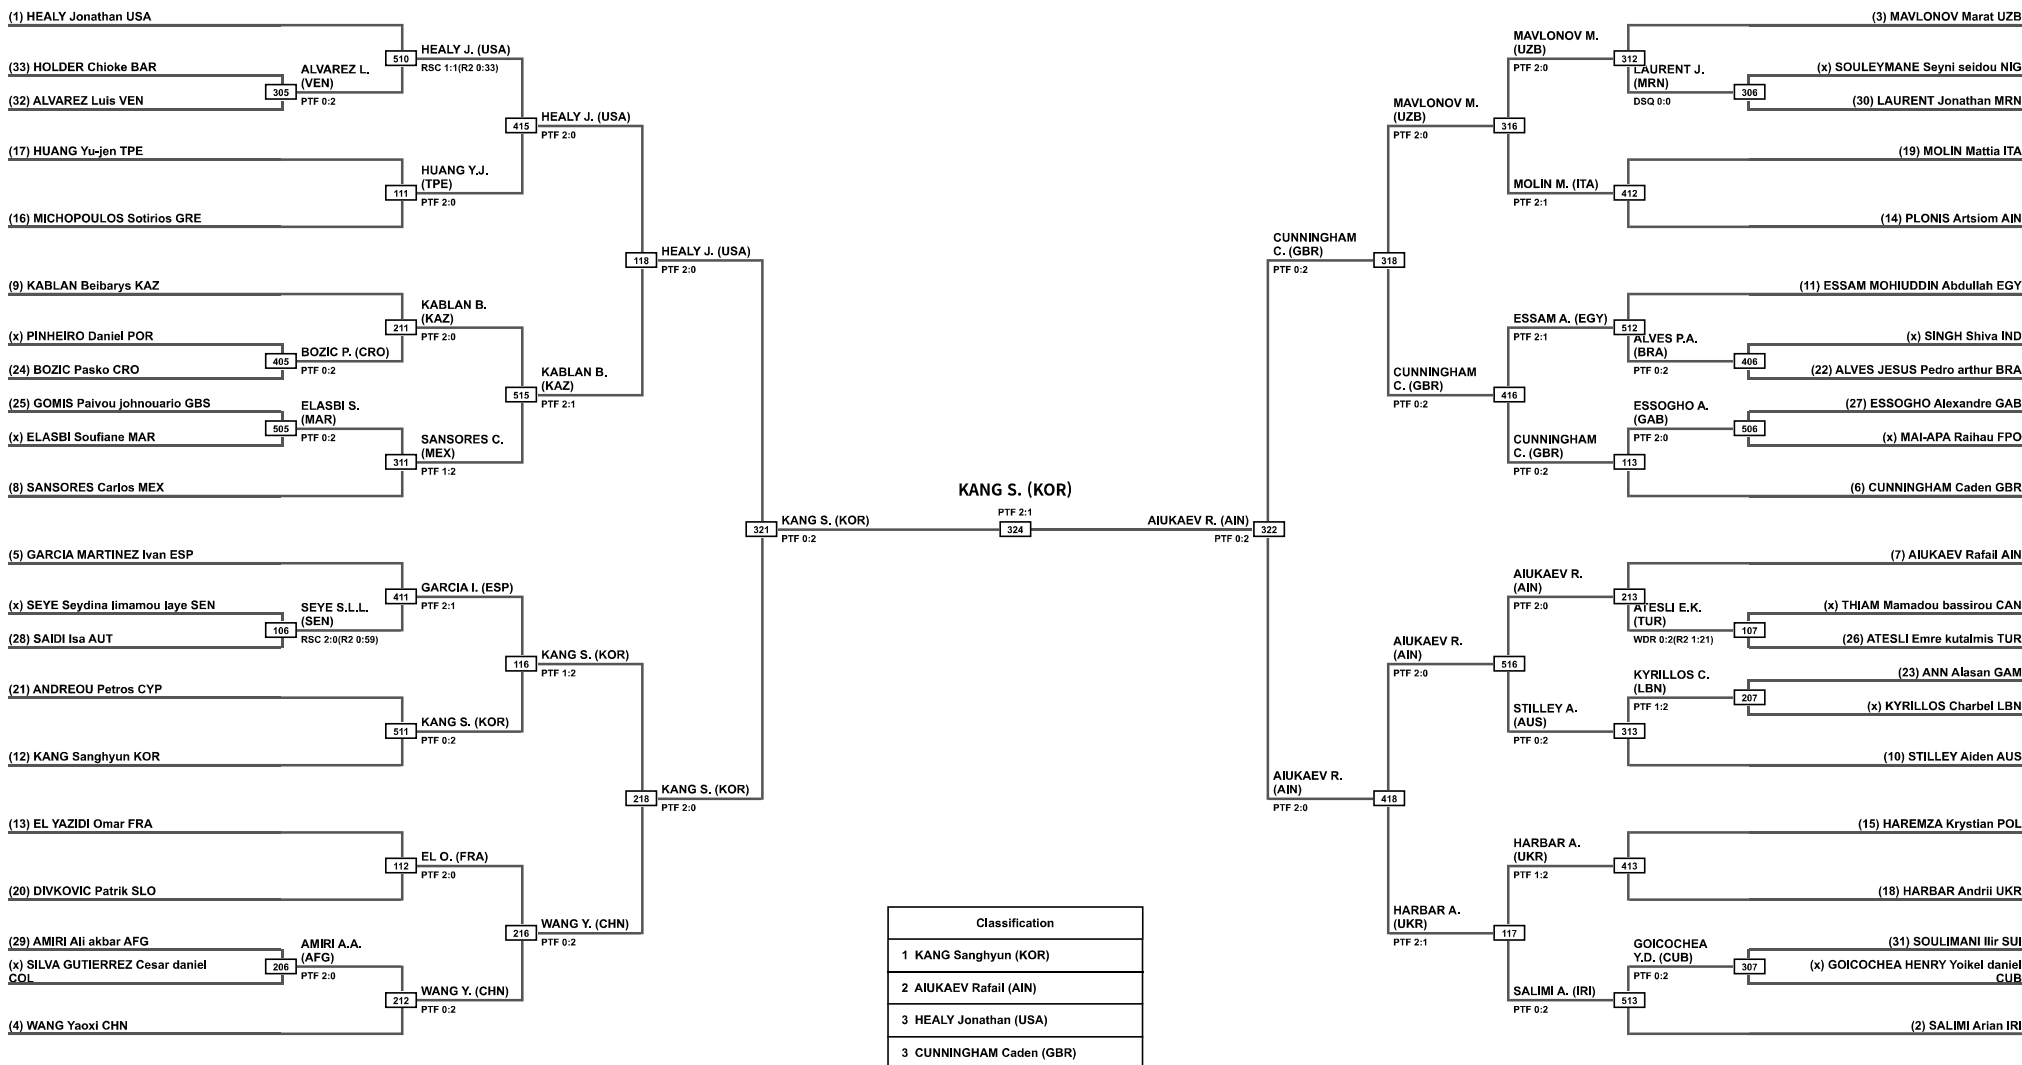

Round of 64 Round of 32 Round of 16 Quarterfinals Semifinals Final Semifinals Quarterfinals Round of 16 Round of 32 Round of 64

LEGEND RSC: Win by Referee Stops Contest WDR: Win by Withdrawal DQB: Win by Disqualification for unsportsmanlike behavior
 (x): Seed PTF: Win by final score DSG: Win by Disqualification R: Round